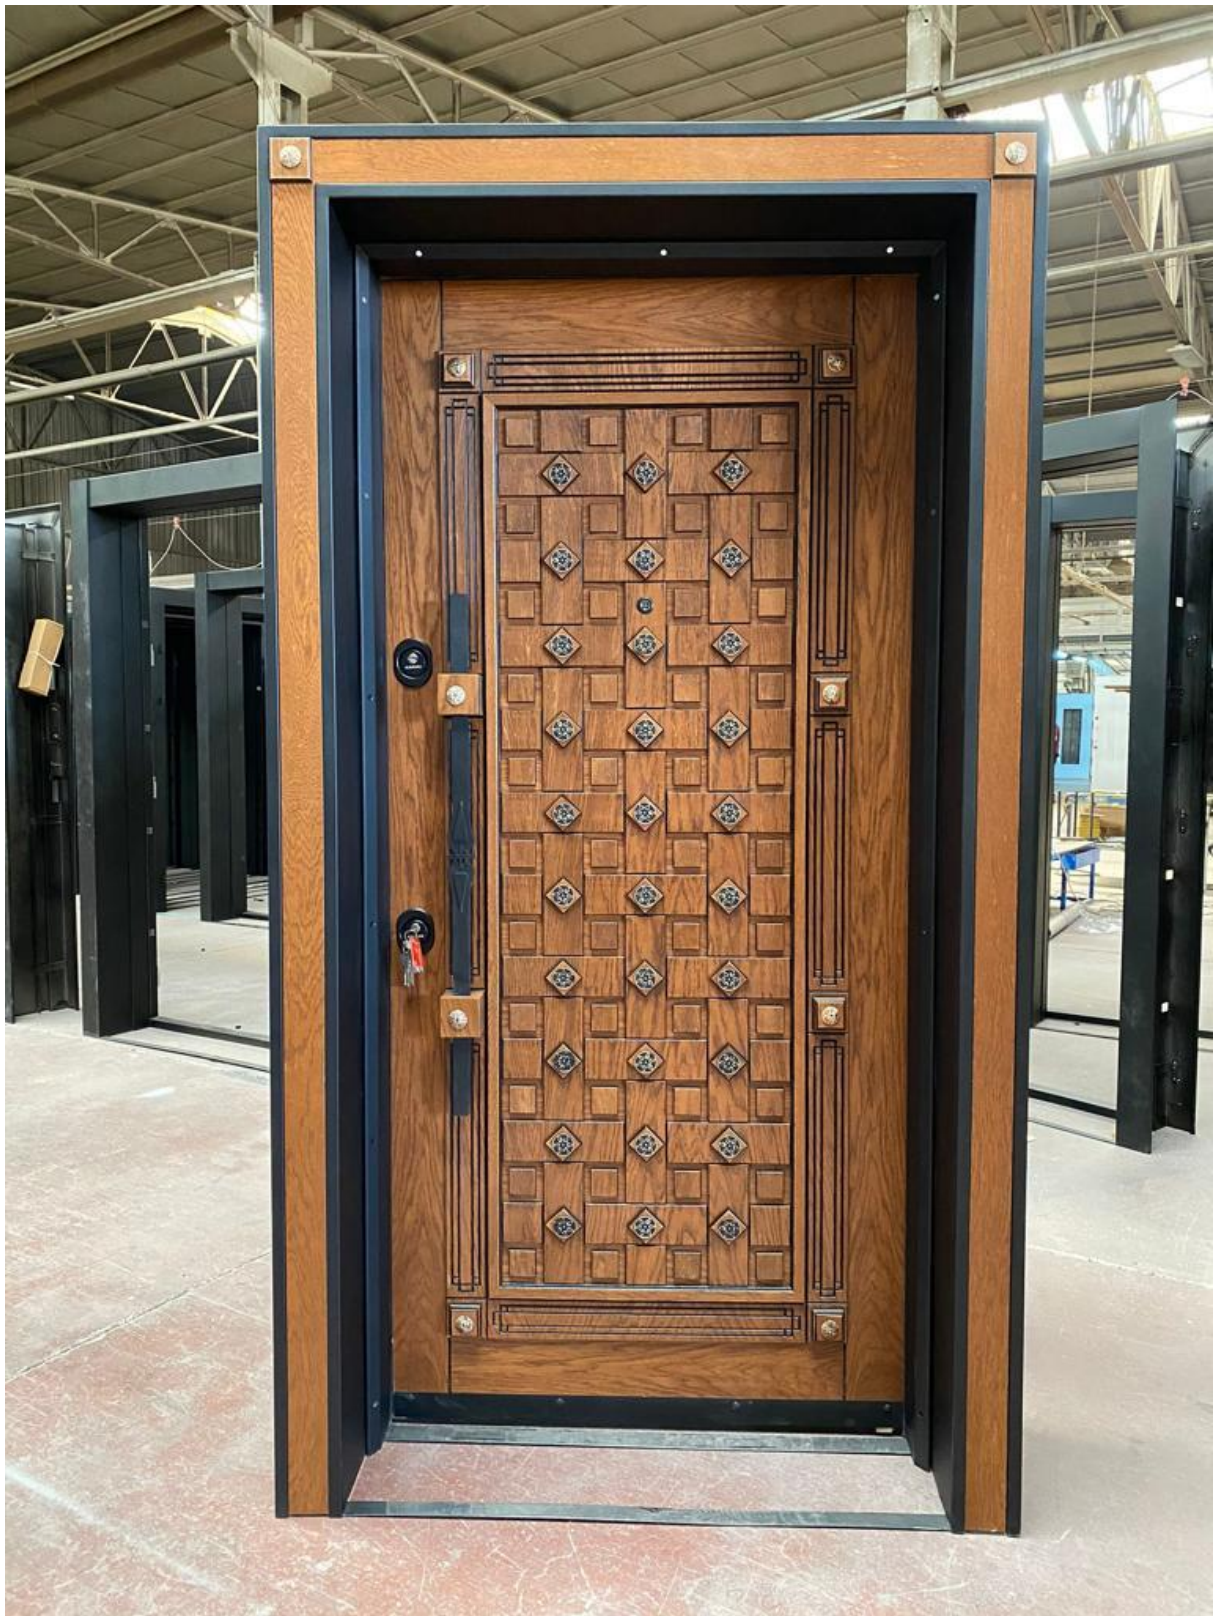

WhatsApp : +905385044911

Tel : +2348069931507

Instagram: [Johnchensglobal](https://www.instagram.com/johnchensglobal)

Sehit Er Cihan Namli Cad. No 5 Mecidiyekoy Sisli Istanbul

**TUNA**  
KAPI SISTEMLERİ DOOR SYSTEMS  
KABUL KARTI / APPROVAL CARD  
FİRMA / COMPANY \_\_\_\_\_  
MODEL / MODEL \_\_\_\_\_  
YON / SIDE \_\_\_\_\_  
SR NO / ORDER NO \_\_\_\_\_