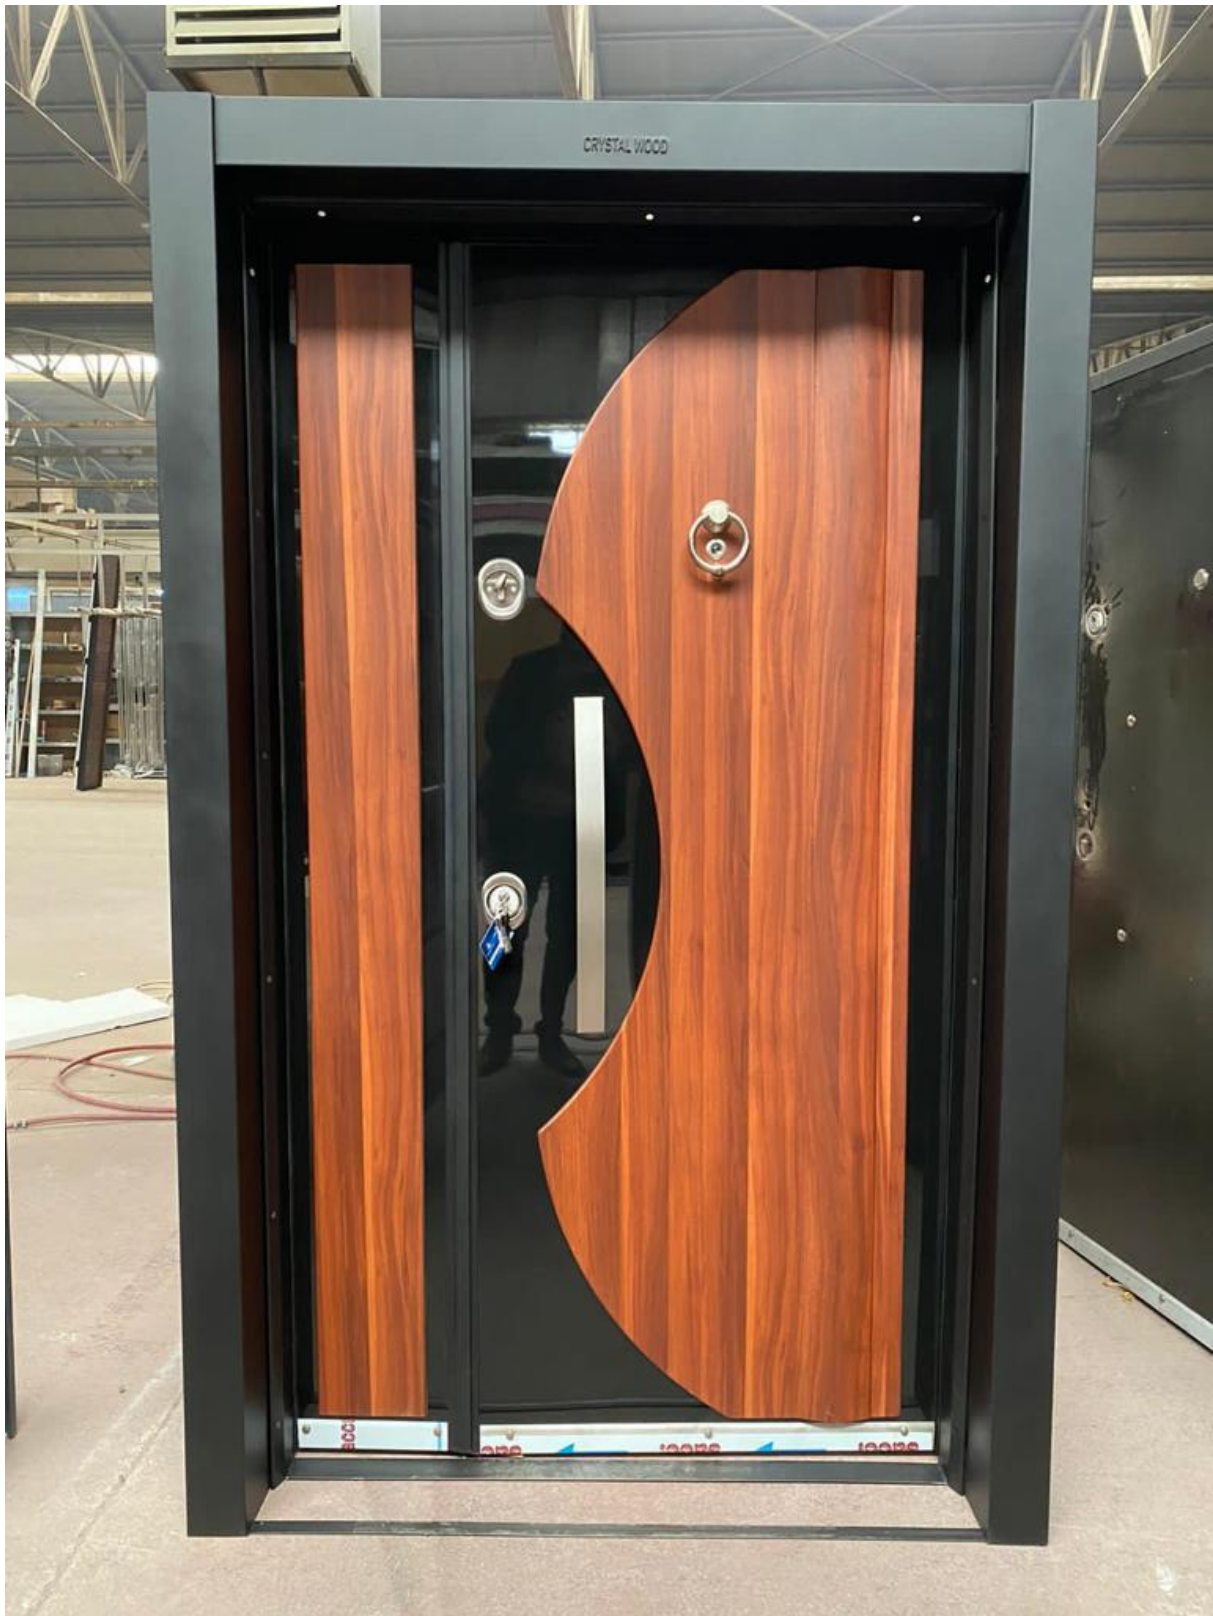

WhatsApp : +905385044911

Tel : +2348069931507

Instagram: [Johnchensglobal](https://www.instagram.com/johnchensglobal)

Sehit Er Cihan Namli Cad. No 5 Mecidiyekoy Sisli Istanbul

**TUNA**  
KAPI SISTEMLERİ DOOR SYSTEMS  
KABUL KARTI / APPROVAL CARD  
FİRMA / COMPANY \_\_\_\_\_  
MODEL / MODEL \_\_\_\_\_  
YON / SIDE \_\_\_\_\_  
SR NO / ORDER NO \_\_\_\_\_