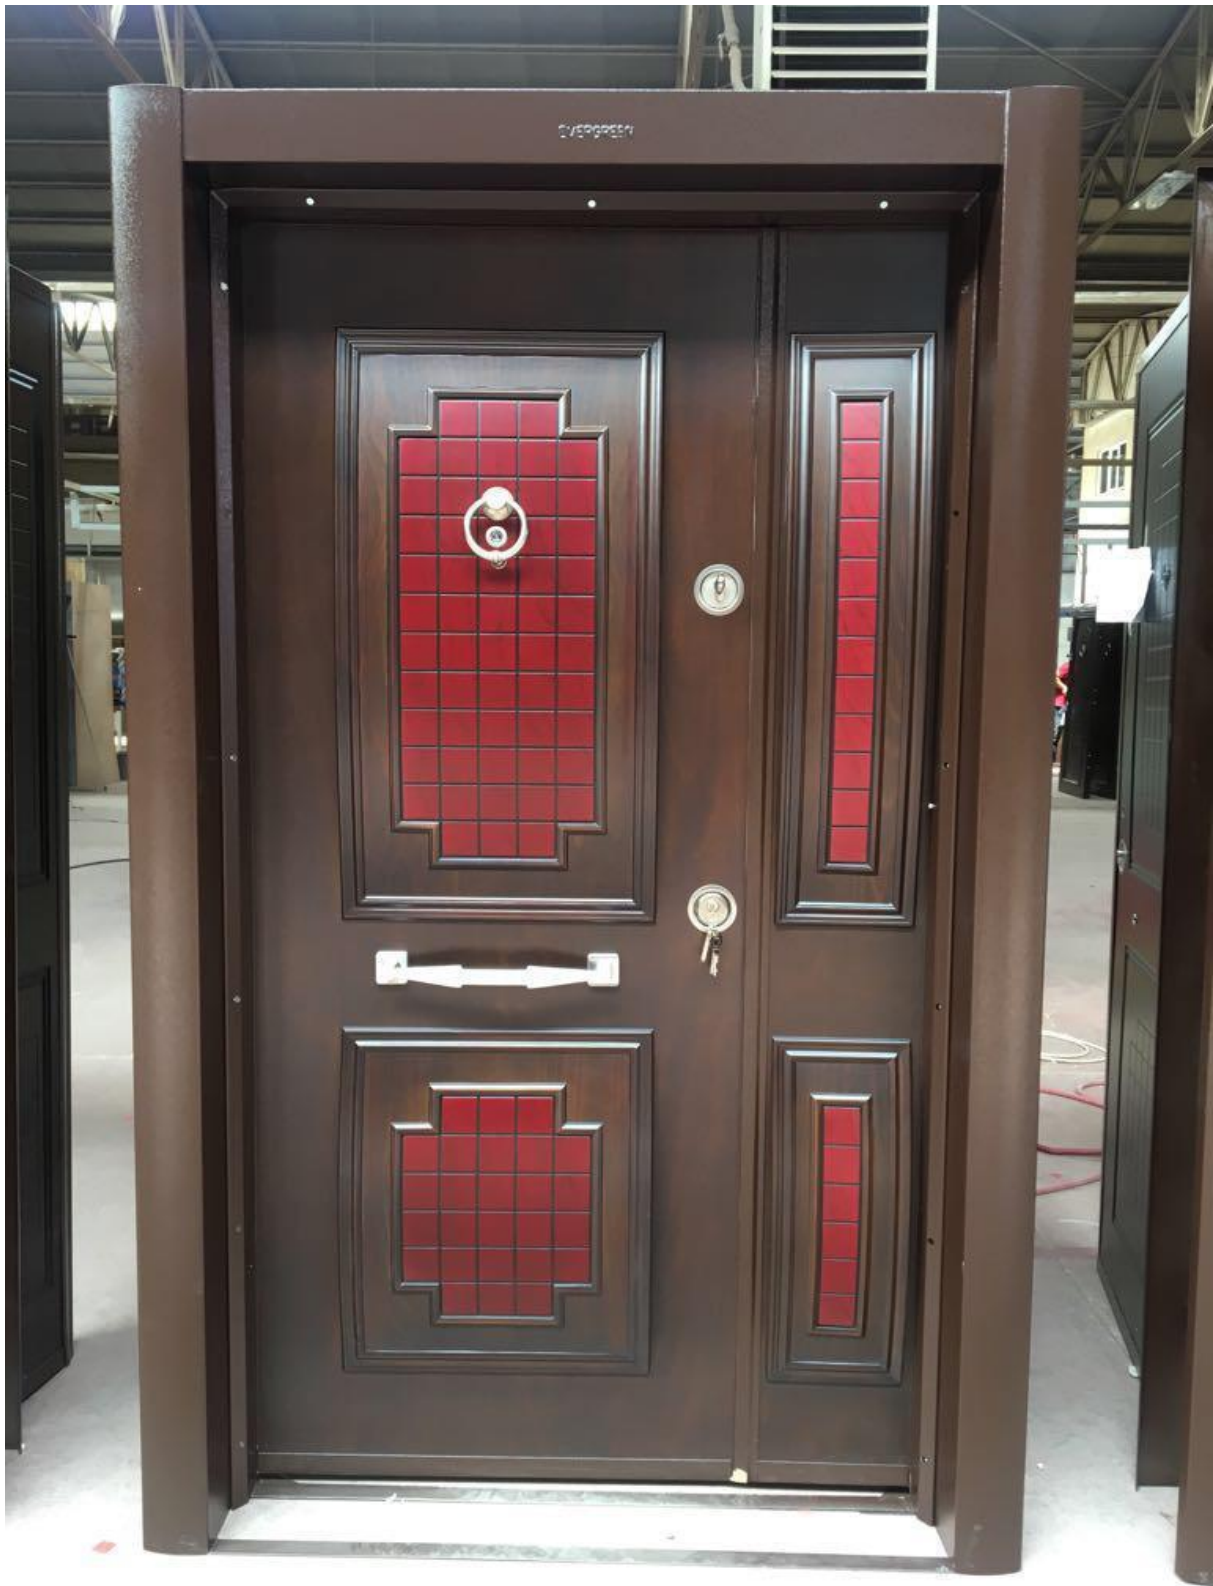

# Tuna door systems

Tuna ÇELİKKAPI

EVEROPEN

Ozkapk Doors Istanbul

Today, 08:41

REPLY

1m / 3 feet / ~~90cm~~ 90cm

2.4m / 8 feet / 2.40m