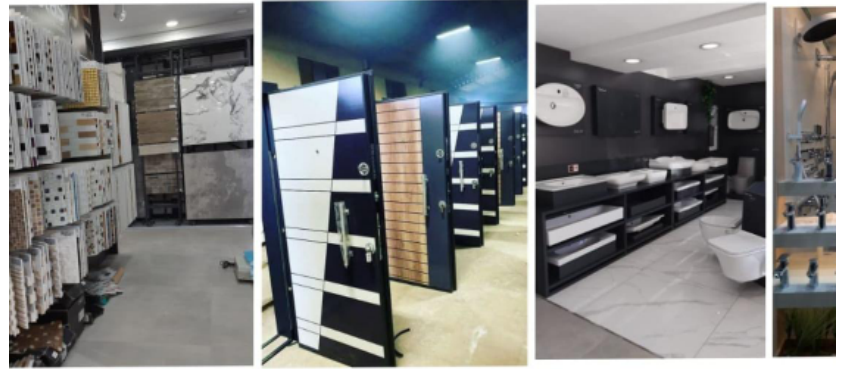

# JOHNCHENSGLOBAL

IMPORT & EXPORT OF GOODS & SERVICES  
[www.johnchensglobal.com](http://www.johnchensglobal.com)

**CEO : CHIJOKE JOHN NDUBUISI**

Executive Turkish Doors , Exclusive Steel & Executive Turkish Furniture's,  
Jacuzzi Steam Bath , Marbles Tiles , Home appliances, LPG Fuel &  
Ammonia Storage Tanks , POP White Cement, Turkish Designers.