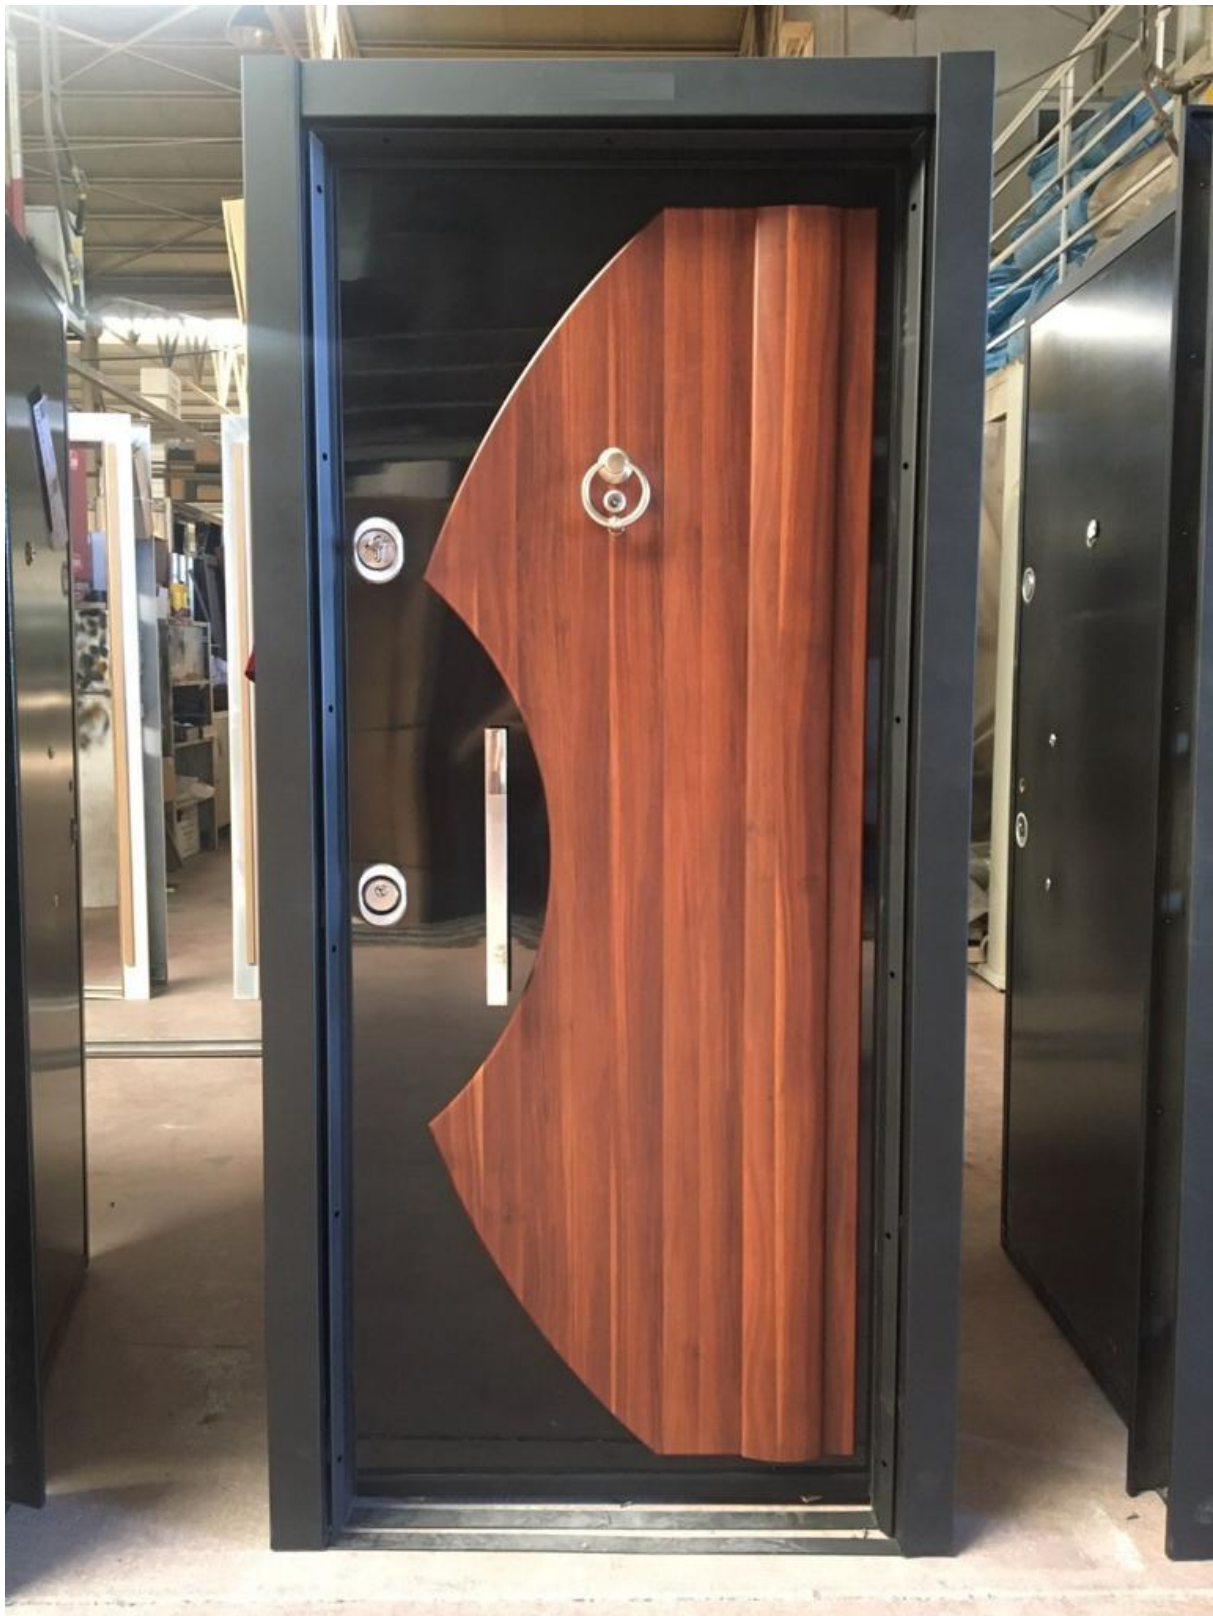

WhatsApp : +905385044911

Tel : +2348069931507

Instagram: [Johnchensglobal](https://www.instagram.com/johnchensglobal)

Sehit Er Cihan Namli Cad. No 5 Mecidiyekoy Sisli Istanbul

**TUNA**  
KAPI SISTEMLERİ DOOR SYSTEMS  
KABUL KARTI / APPROVAL CARD  
FİRMA / COMPANY \_\_\_\_\_  
MODEL / MODEL \_\_\_\_\_  
YON / SIDE \_\_\_\_\_  
SR NO / ORDER NO \_\_\_\_\_